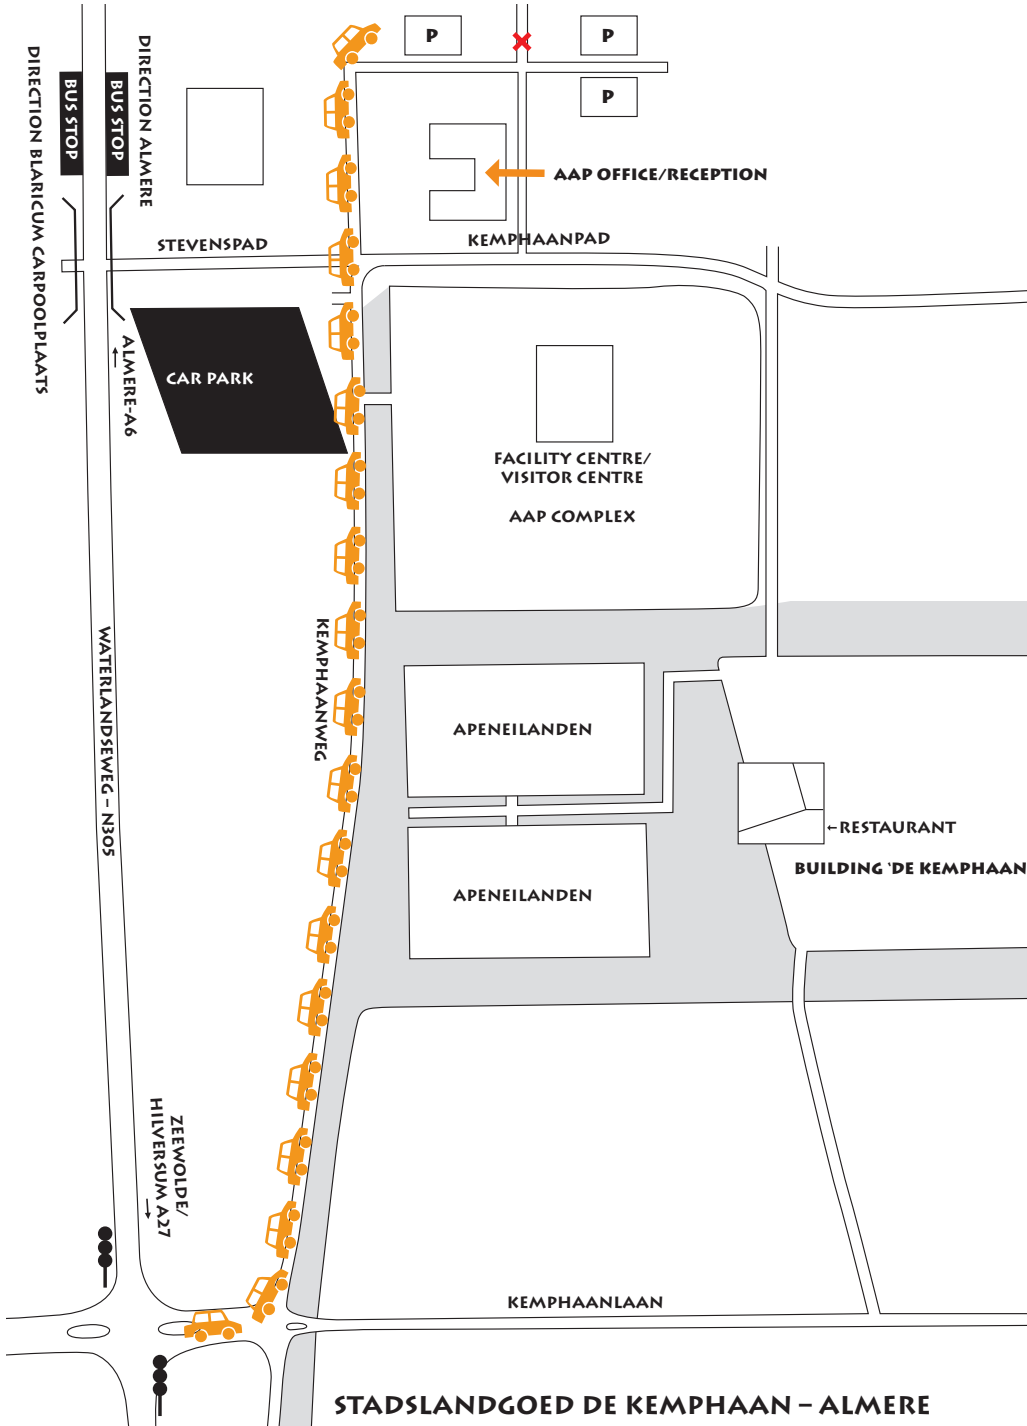

STADSLANDGOED DE KEMPHAAN - ALMERE